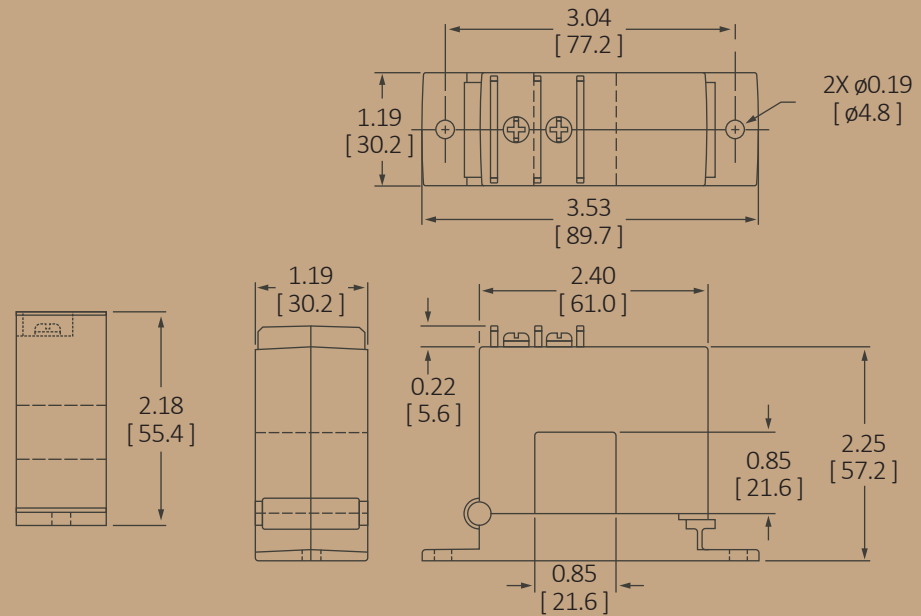

### Power-in 120 VAC

Black - Neutral  
Red - Load

## Dimensions Inches [mm]

**ACSN250 Fixed Core**

**ACSN250 Split Core**