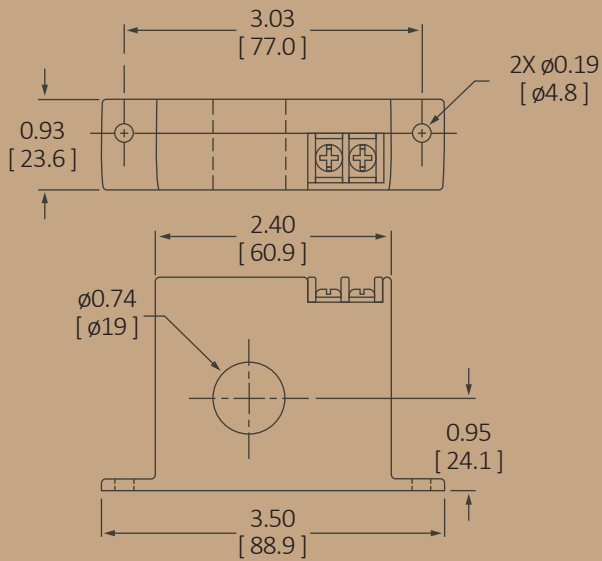

### Power-in 120 VAC

Black - Neutral  
Red - Load

## Dimensions Inches [mm]

**ACSN250 Fixed Core**

**ACSN250 Split Core**