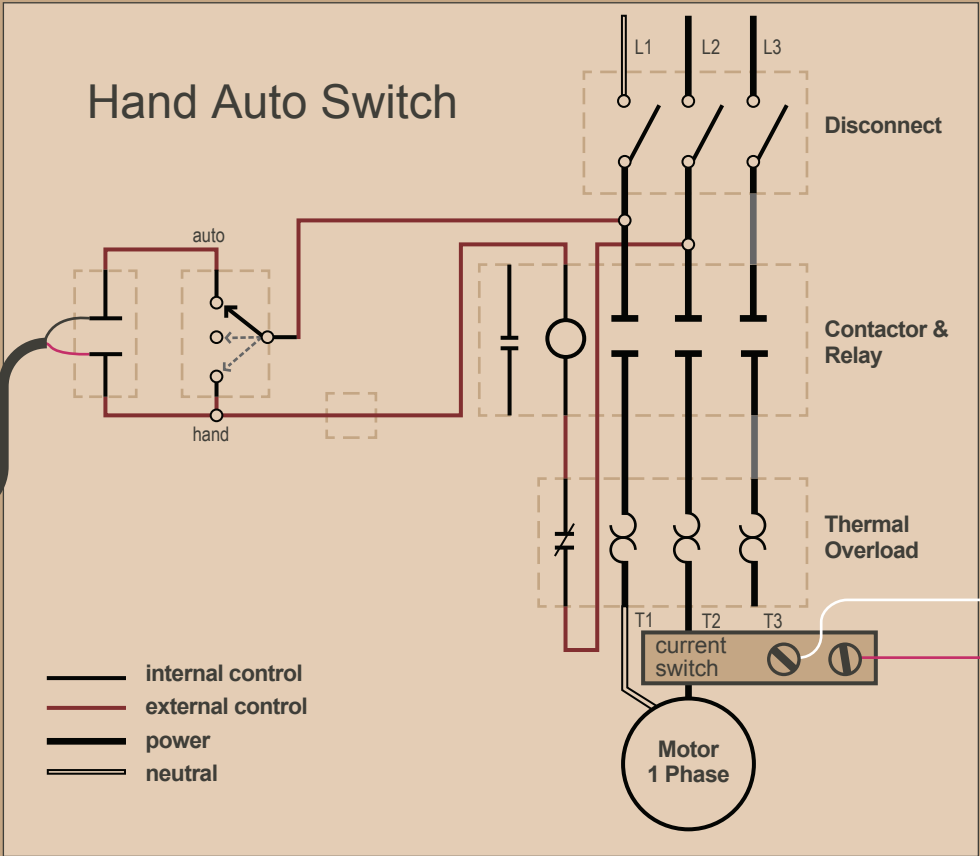

### Power-in 120 VAC

Black - Neutral  
Red - Load

### Gv600 Wire

Red - Red  
Black - Black  
White - White  
Blue - Blue  
Orange - Orange

**N.O. Relay Out**  
→ Hand Auto Switch →