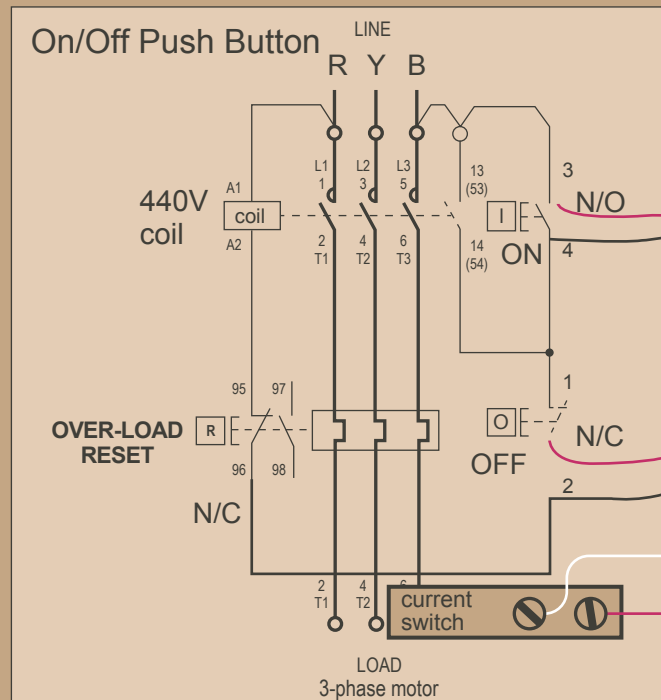

### Power-in 120 VAC

Black - Neutral  
Red - Load

### N.O. Relay Out

On/Off Push Button  
→ "On" Momentary Trigger →

### N.C. Relay Out

On/Off Push Button  
→ "Off" Momentary Trigger →