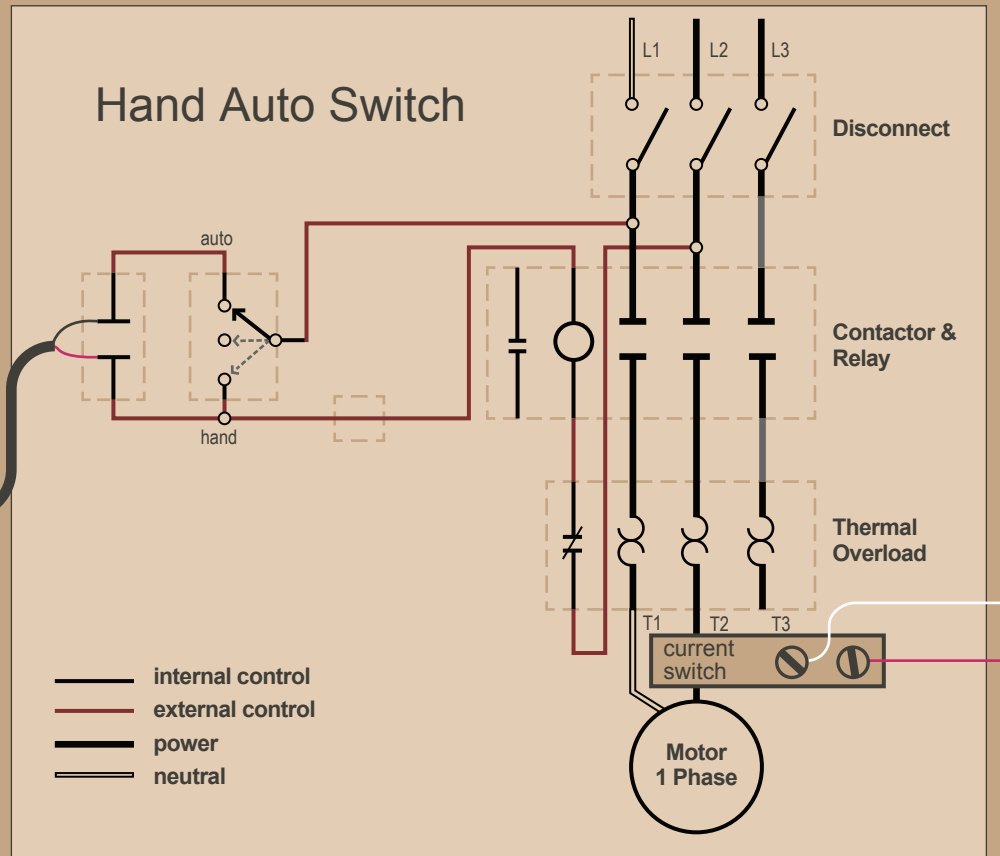

### Power-in 120 VAC

Black - Neutral  
Red - Load

### N.C. Relay Out

Not Used!

### N.O. Relay Out

→ Hand Auto Switch →