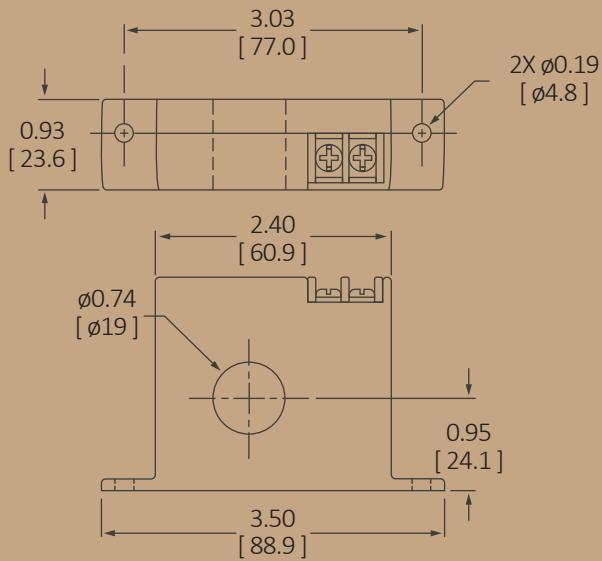

Power-in 120 VAC

Black - Load
Red - Neutral

Gv600 Wire

Red - Red
Black - Black
White - White
Blue - Blue
Orange - Orange

N.O. Relay Out
→ Hand Auto Switch →

ACSN250 Series AC Current Switches

Dimensions

Inches [mm]

ACSN250 Fixed Core

ACSN250 Split Core

Connection

ACSN250 Series

Application Example