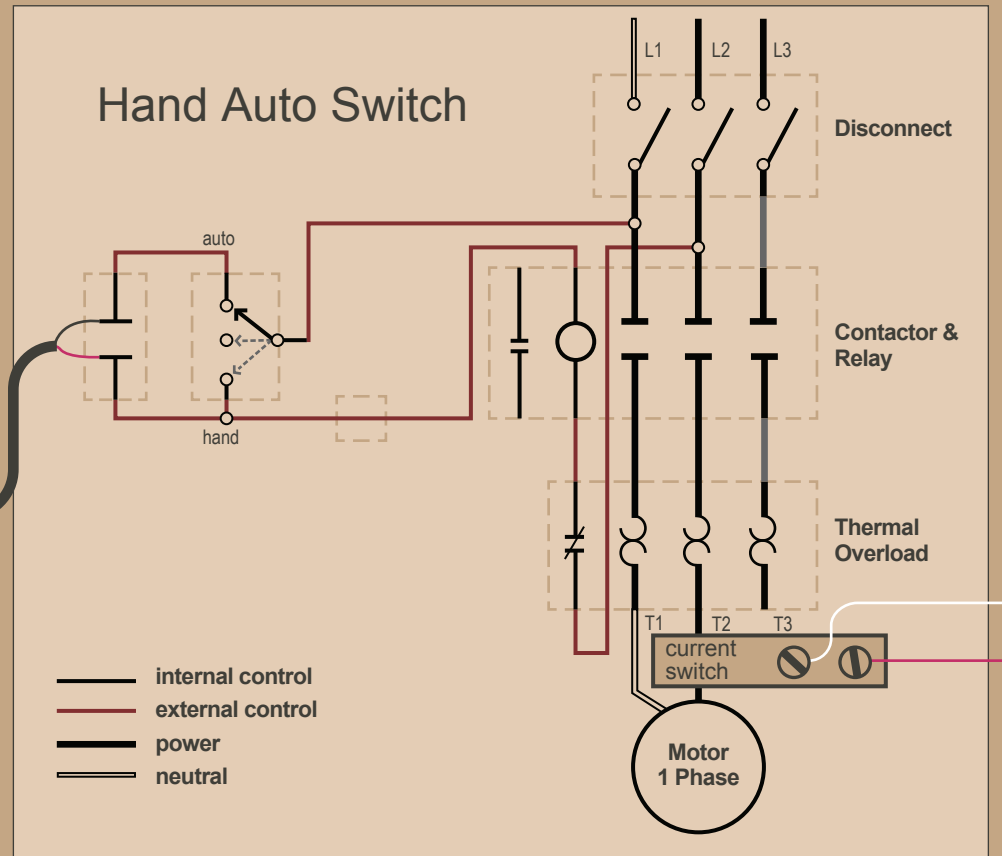

Power-in 120 VAC

Black - Load
Red - Neutral

Gv600 Wire

Red - Red
Black - Black
White - White
Blue - Blue
Orange - Orange

N.O. Relay Out
→ Hand Auto Switch →

ACSN250 Series AC Current Switches

Dimensions

Inches [mm]

ACSN250 Fixed Core

ACSN250 Split Core

Connection

ACSN250 Series

Application Example