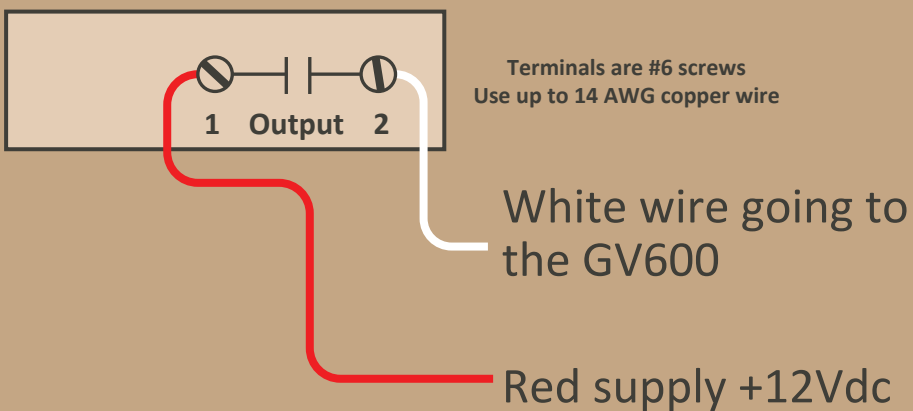

Power-in 120 VAC

Black - Load
Red - Neutral

Gv600 Wire

Red - Red
Black - Black
White - White
Blue - Blue
Orange - Orange

N.O. Relay Out
→ Hand Auto Switch →

ACSN250 Series AC Current Switches

Dimensions

Inches [mm]

ACSN250 Fixed Core

ACSN250 Split Core

Connection

ACSN250 Series

Application Example