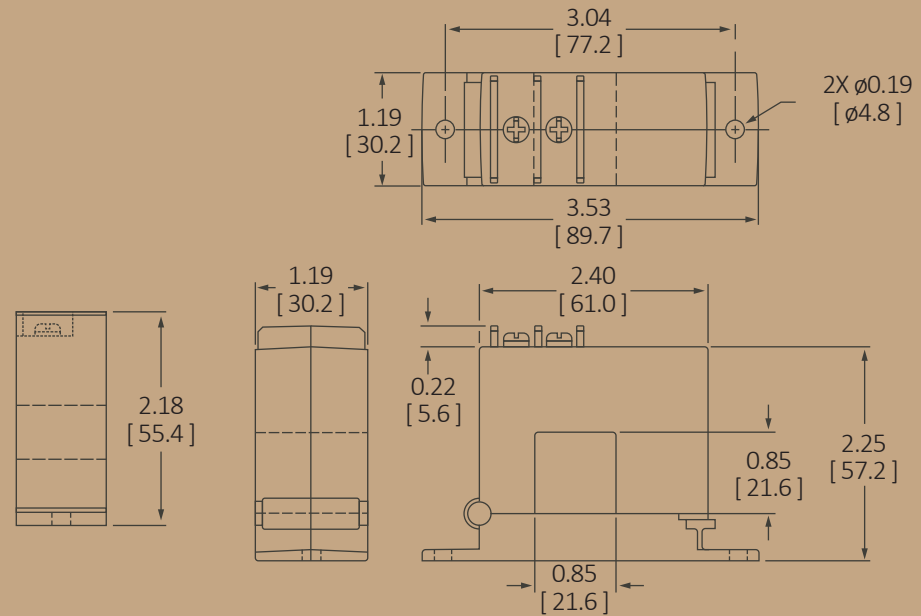

Power-in 120 VAC

Black - Load
Red - Neutral

Gv600 Wire

Red - Red
Black - Black
White - White
Blue - Blue
Orange - Orange

N.O. Relay Out
→ Hand Auto Switch →

ACSN250 Series AC Current Switches

Dimensions

Inches [mm]

ACSN250 Fixed Core

ACSN250 Split Core

Connection

ACSN250 Series

Application Example